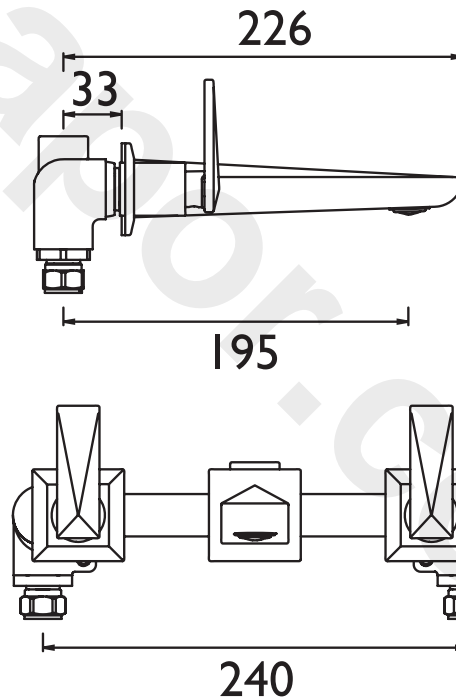

## EBONY Tap Range Ebony 3 Hole Wall Mounted Basin Mixer Chrome

Specification	
Style:	Contemporary
Product Type:	Bathroom Taps
Finish/Colour:	Chrome
Main Construction Material:	Brass
Mount Type:	Wall Mounted
Handle Type:	Lever
Connection Inlet:	15mm Compression
Number of Tap Holes Required:	3
Valve/Cartridge Type:	1/2" Ceramic Disc Valves
Plumbing System Suitability	All
Working Pressure Range:	Min 0.2 Bar, Max 5.0 Bar
Maximum Hot Water Temperature: °c	65
Maximum Dynamic Pressure: (bar)	5
Maximum Static Pressure: (bar)	10
Flow Type:	Single Flow
Flow Rate: (l/min @ 3 bar)	39.8
Connection Outlet:	Flow Straightener
Isolation Included:	No

### Dimensions (measurements in mm)